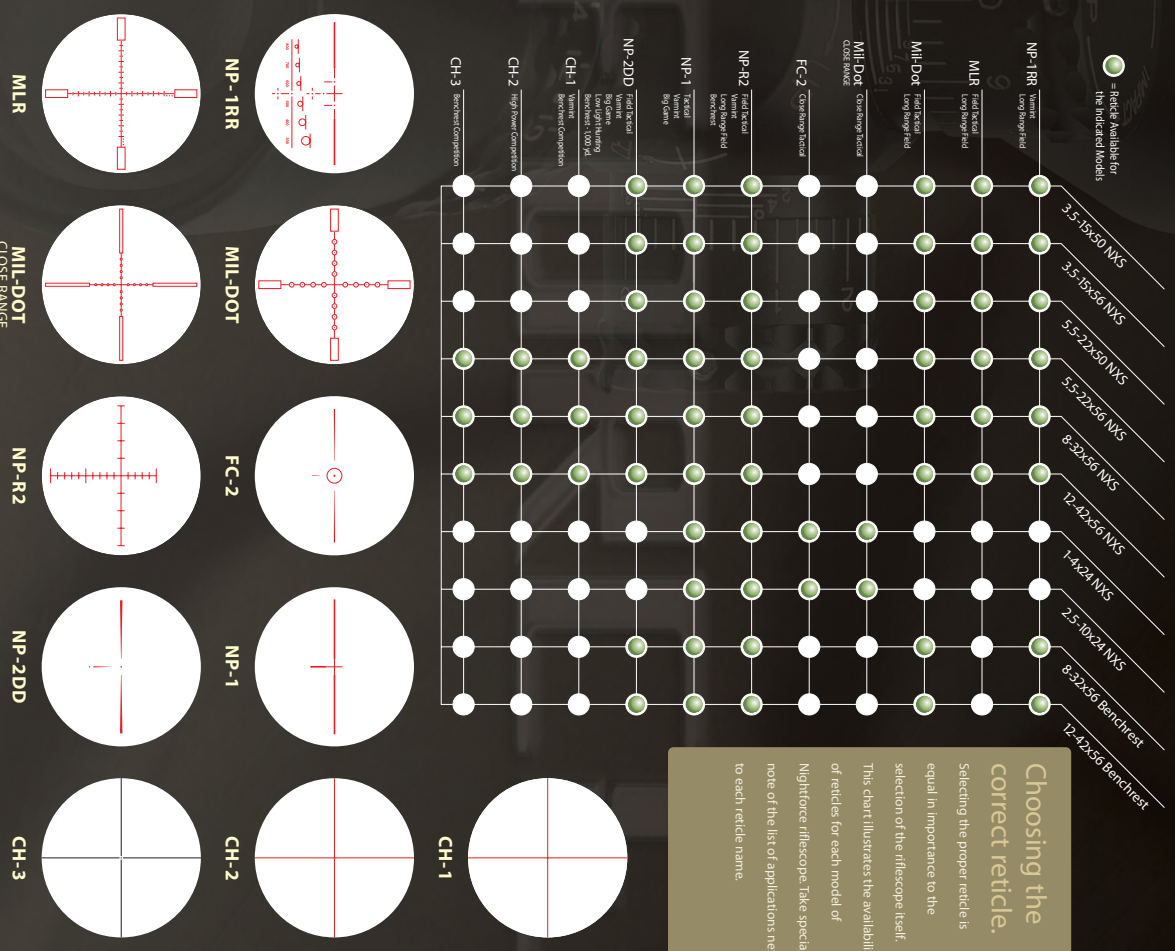

Nightforce Riflelescope Data

	3.5-15x50 NWS	3.5-15x56 NWS	5.5-22x50 NWS	5.5-22x56 NWS	8-32x56 NWS	12-42x56 NWS	1-4x24 NWS	2.5-10x24 NWS	8-32x56 Benchrest	12-42x56 Benchrest
MAGNIFICATION	3.5-15x	3.5-15x	5.5-22x	5.5-22x	8-32x	12-42x	1-4x	2.5-10x	8-32x	12-42x
OBJECTIVE DIAMETER	90mm	56mm	50mm	56mm	56mm	56mm	24mm	24mm	56mm	56mm
EXIT PUPIL DIAMETER	@3.5x 143 mm @15x 3.6 mm	@3.5x 145 mm @15x 4.0 mm	@5.5x 91 mm @22x 23 mm	@5.5x 102 mm @22x 25 mm	@8x 70 mm @32x 1.8 mm	@12x 47 mm @42x 1.3 mm	@1x 18 mm @32x 6 mm	@2.5x 101 mm @10x 2.5 mm	@8x 56 mm @32x 1.7 mm	@12x 4 mm @42x 1.4 mm
FIELD OF VIEW @ 100 YARDS	@3.5x 97.6 ft @15x 7.3 ft	@3.5x 97.2 ft @15x 7.3 ft	@5.5x 93.2 ft @22x 4.7 ft	@5.5x 93.2 ft @22x 4.7 ft	@8x 81 ft @32x 3.1 ft	@12x 81 ft @42x 2.4 ft	@1x 99 ft @32x 2.5 ft	@2.5x 44 ft @10x 11 ft	@8x 98 ft @32x 3.1 ft	@12x 17.2 ft @42x 2.3 ft
EYE RELIEF	99mm/ 3.9in	97mm/ 3.8in	95mm/ 3.7in	99mm/ 3.9in	98mm/ 3.8in	98mm/ 3.8in	90mm/ 3.5in	95mm/ 3.7in	75mm/ 2.9in	75mm/ 2.9in
INTERNAL ADJUSTMENT RANGE	Elevation: 80 moa Windage: 80 moa	Elevation: 80 moa Windage: 80 moa	Elevation: 60 moa Windage: 60 moa	Elevation: 60 moa Windage: 60 moa	Elevation: 45 moa Windage: 45 moa	Elevation: 35 moa Windage: 35 moa	Elevation: 100 moa Windage: 100 moa	Elevation: 100 moa Windage: 100 moa	Elevation: 50 moa Windage: 50 moa	Elevation: 40 moa Windage: 40 moa
CLICK VALUE	.250 moa (1/4 moa)	.250 moa (1/4 moa)	.250 moa (1/4 moa)	.250 moa (1/4 moa)	.250 moa (1/4 moa)	.250 moa (1/4 moa)	.250 moa (1/4 moa)	.250 moa (1/4 moa)	.125 moa (1/8 moa)	.125 moa (1/8 moa)
TUBE DIAMETER	30mm/ 1.18in	30mm/ 1.18in	30mm/ 1.18in	30mm/ 1.18in	30mm/ 1.18in	30mm/ 1.18in	30mm/ 1.18in	30mm/ 1.18in	30mm/ 1.18in	30mm/ 1.18in
OCULAR LENS DIAMETER	36mm	36mm	36mm	36mm	36mm	36mm	33mm	33mm	36mm	36mm
OVERALL LENGTH	14.2 in	14.8 in	15.1 in	15.2 in	15.9 in	16.1 in	8.8 in	9.9 in	16.6 in	17 in
WEIGHT	30 oz	31 oz	31 oz	32 oz	34 oz	34 oz	17 oz	17 oz	36 oz	36 oz
MOUNTING LENGTH	6.1 in	5.8 in	6.6 in	6.6 in	6.7 in	6.9 in	5.4 in	6.6 in	5.5 in	5.9 in